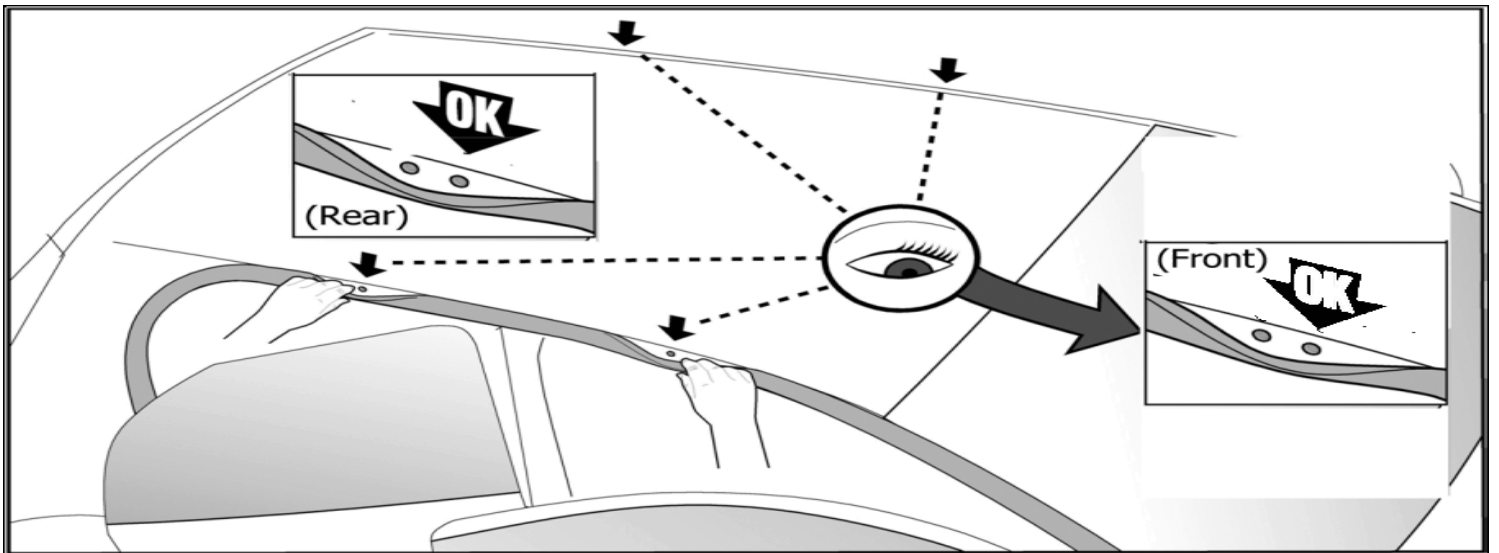

Front

Rear

3

x4

4

Front	Front
5	6

32
4X